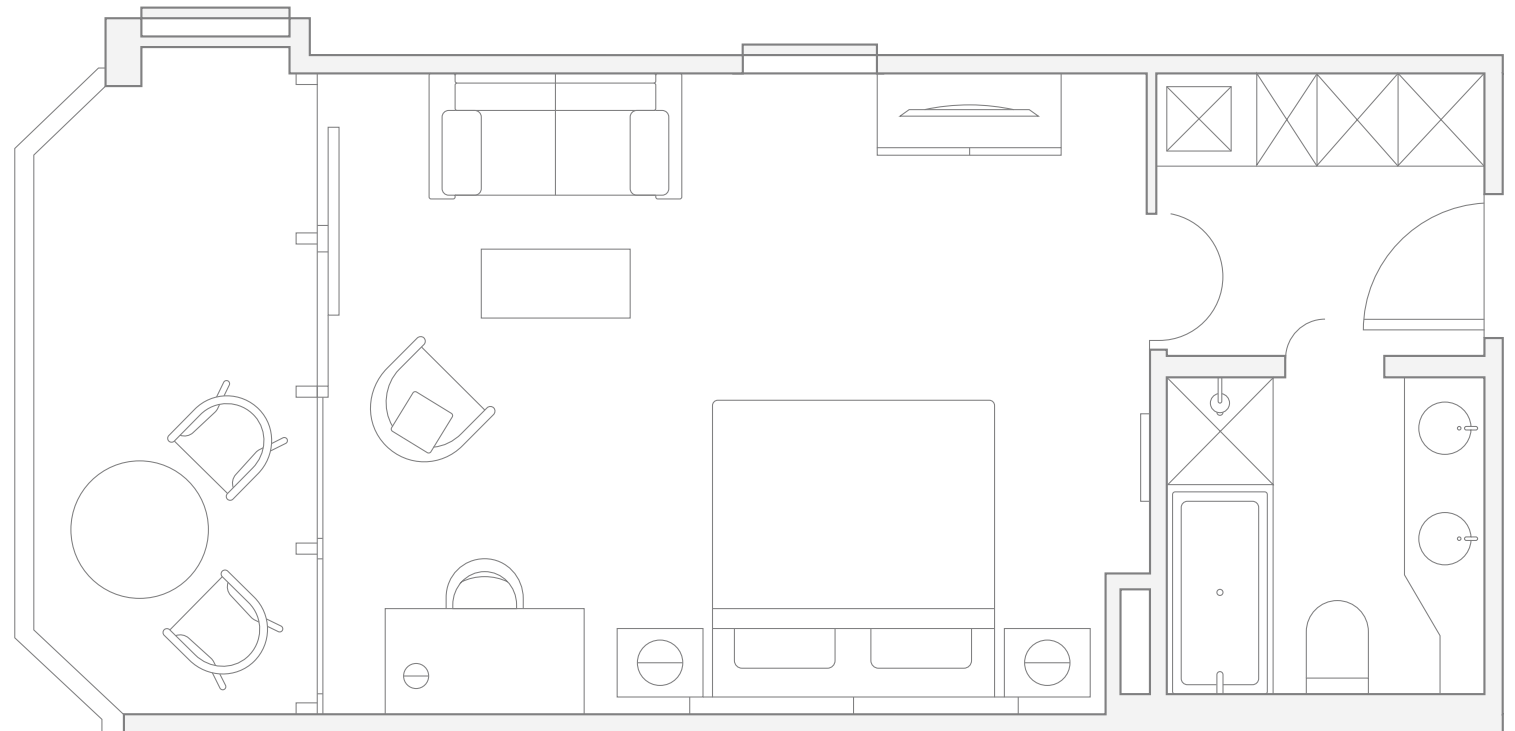

WALDHAUS FLIMS
WELLNESS RESORT

Chalet Room

OCCUPANCY 4

SIZE 31-34 sq. m.
334-366 sq. ft.

VIEW Park or mountain

BALCONY*

Via dil Parc 3, 7018 Flims,
Switzerland
+41 81 928 48 48

* Floorplan for illustration purposes only. Room sizes may vary. Not all rooms have a balcony. Rooms are available with shower or bathtub. The hotel is a listed building; images may not fully represent the room features you booked.