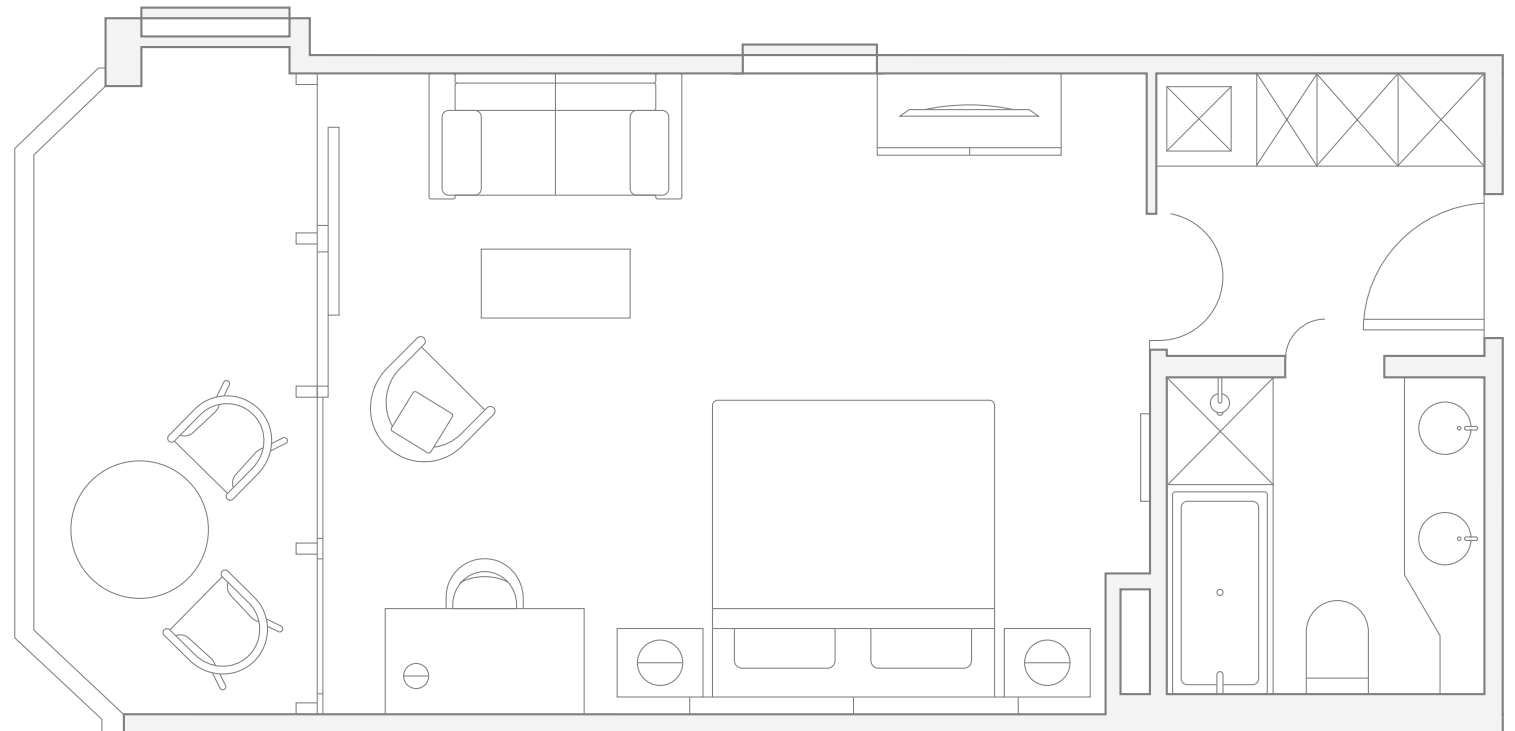

WALDHAUS FLIMS
WELLNESS RESORT

Chalet Room

OCCUPANCY 4

SIZE 31-34 sq. m.
334-366 sq. ft.

VIEW Park or mountain

BALCONY*

Via dil Parc 3, 7018 Flims,
Switzerland
+41 81 928 48 48

* For illustration purposes only. Room sizes may vary. Not all rooms have a balcony. Rooms are available with shower or bathtub.